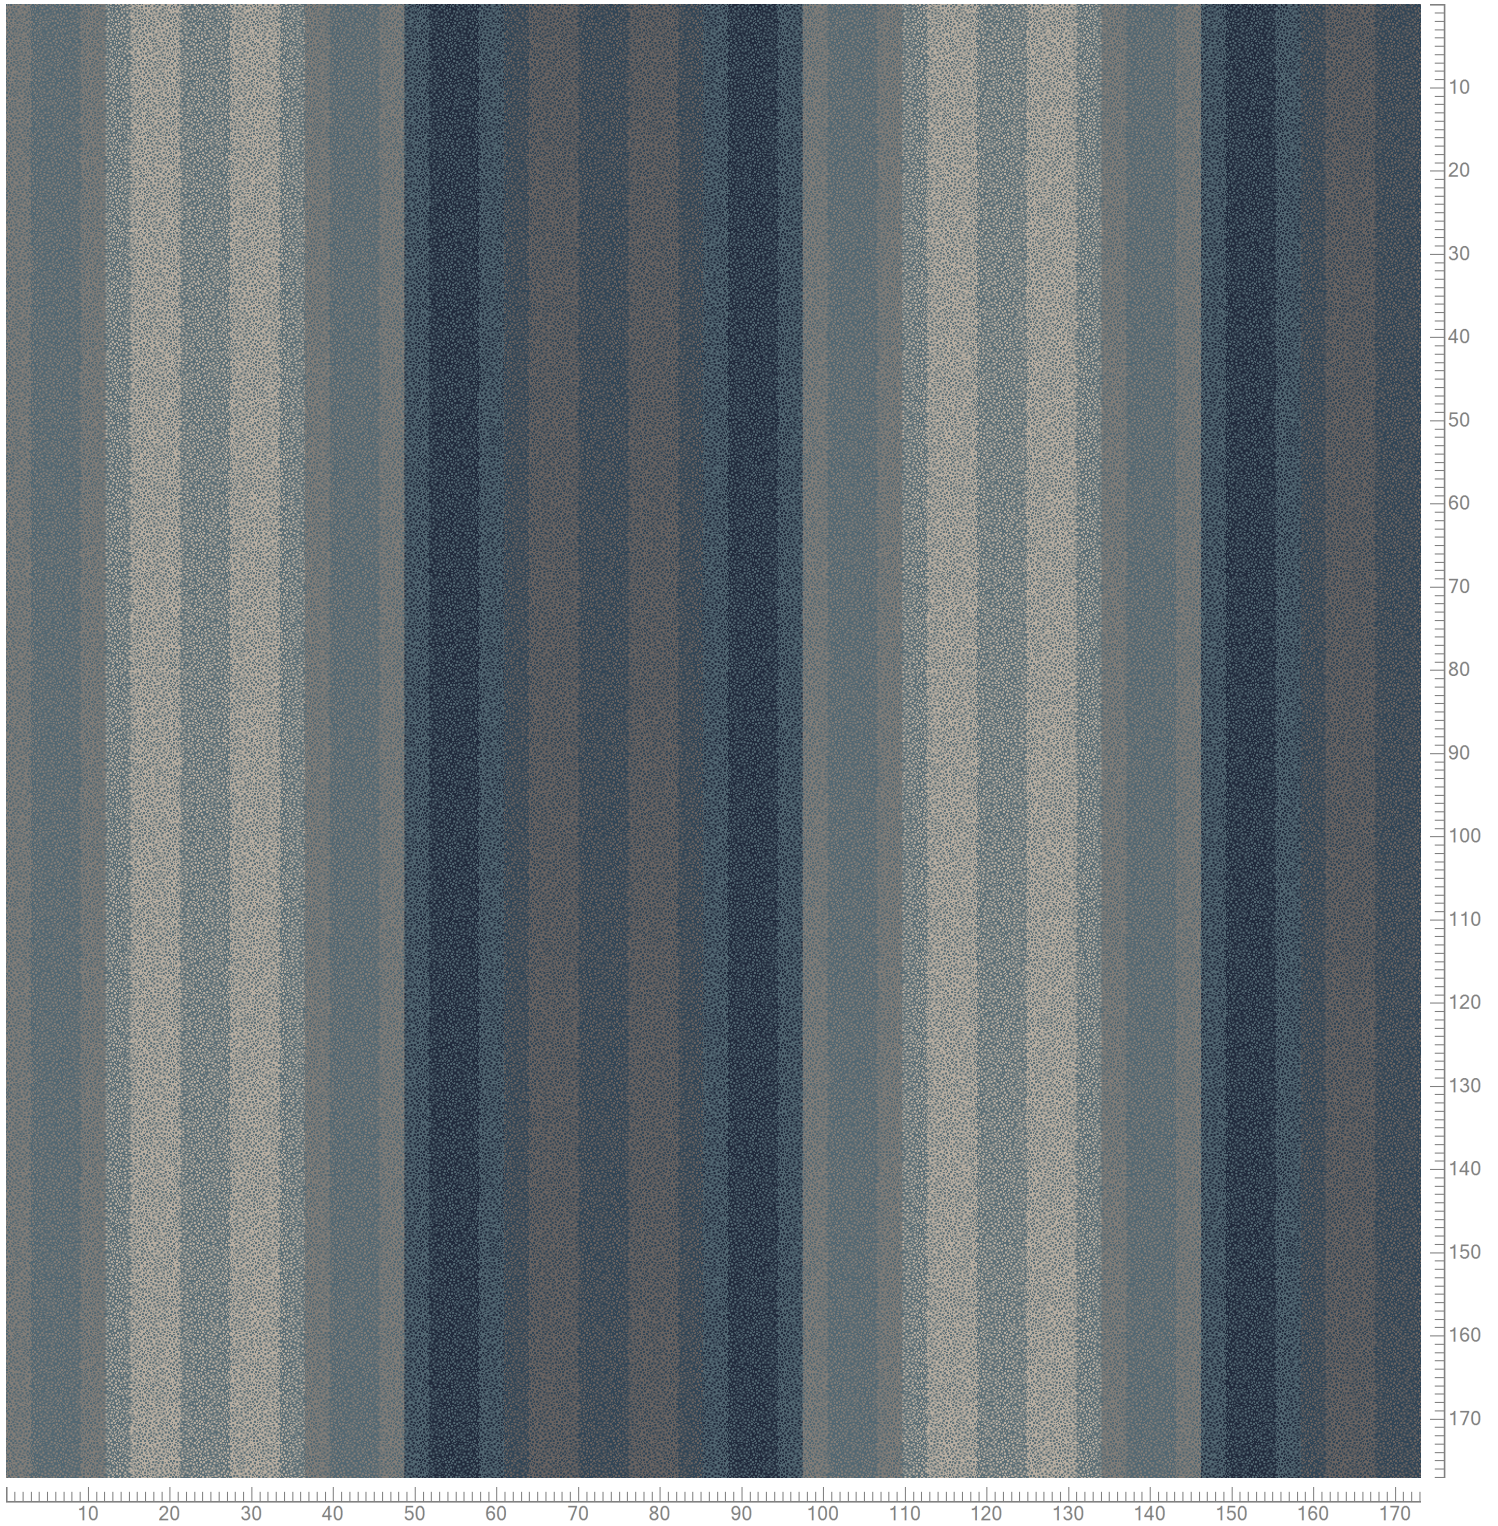

GRAPHIC - Pannels
Standard Palette 5500

Repeat: X=97.5cm Y=97.5cm (Size Shown: X=173.23cm Y=177.17cm)

@-0	A-1	B-2	C-3	D-4	E-5	F-6	G-7	H-8	I-9	J-10	K-11	L-12	M-13	N-14	O-15
0-0-0	5500AC13 Accent 13	K40508 5500-BC8	0-0-0	K40508 5500-BC8	5500AC13 Accent 13	0-0-0	5500AC58 Accent 58	K40504 5500-BC4	0-0-0	K40504 5500-BC4	5500AC58 Accent 58	0-0-0	K40508 5500-BC8	K40507 5500-BC7	0-0-0
16	17	18	19	20	21	22	23								
K40507 5500-BC7	K40508 5500-BC8	0-0-0	5500AC59 Accent 59	K40503 5500-BC3	0-0-0	K40503 5500-BC3	5500AC59 Accent 59								

Colors are approximation only. Physical sample must be approved for ordering.
Copyright: egecarpets a/s - LYKKE